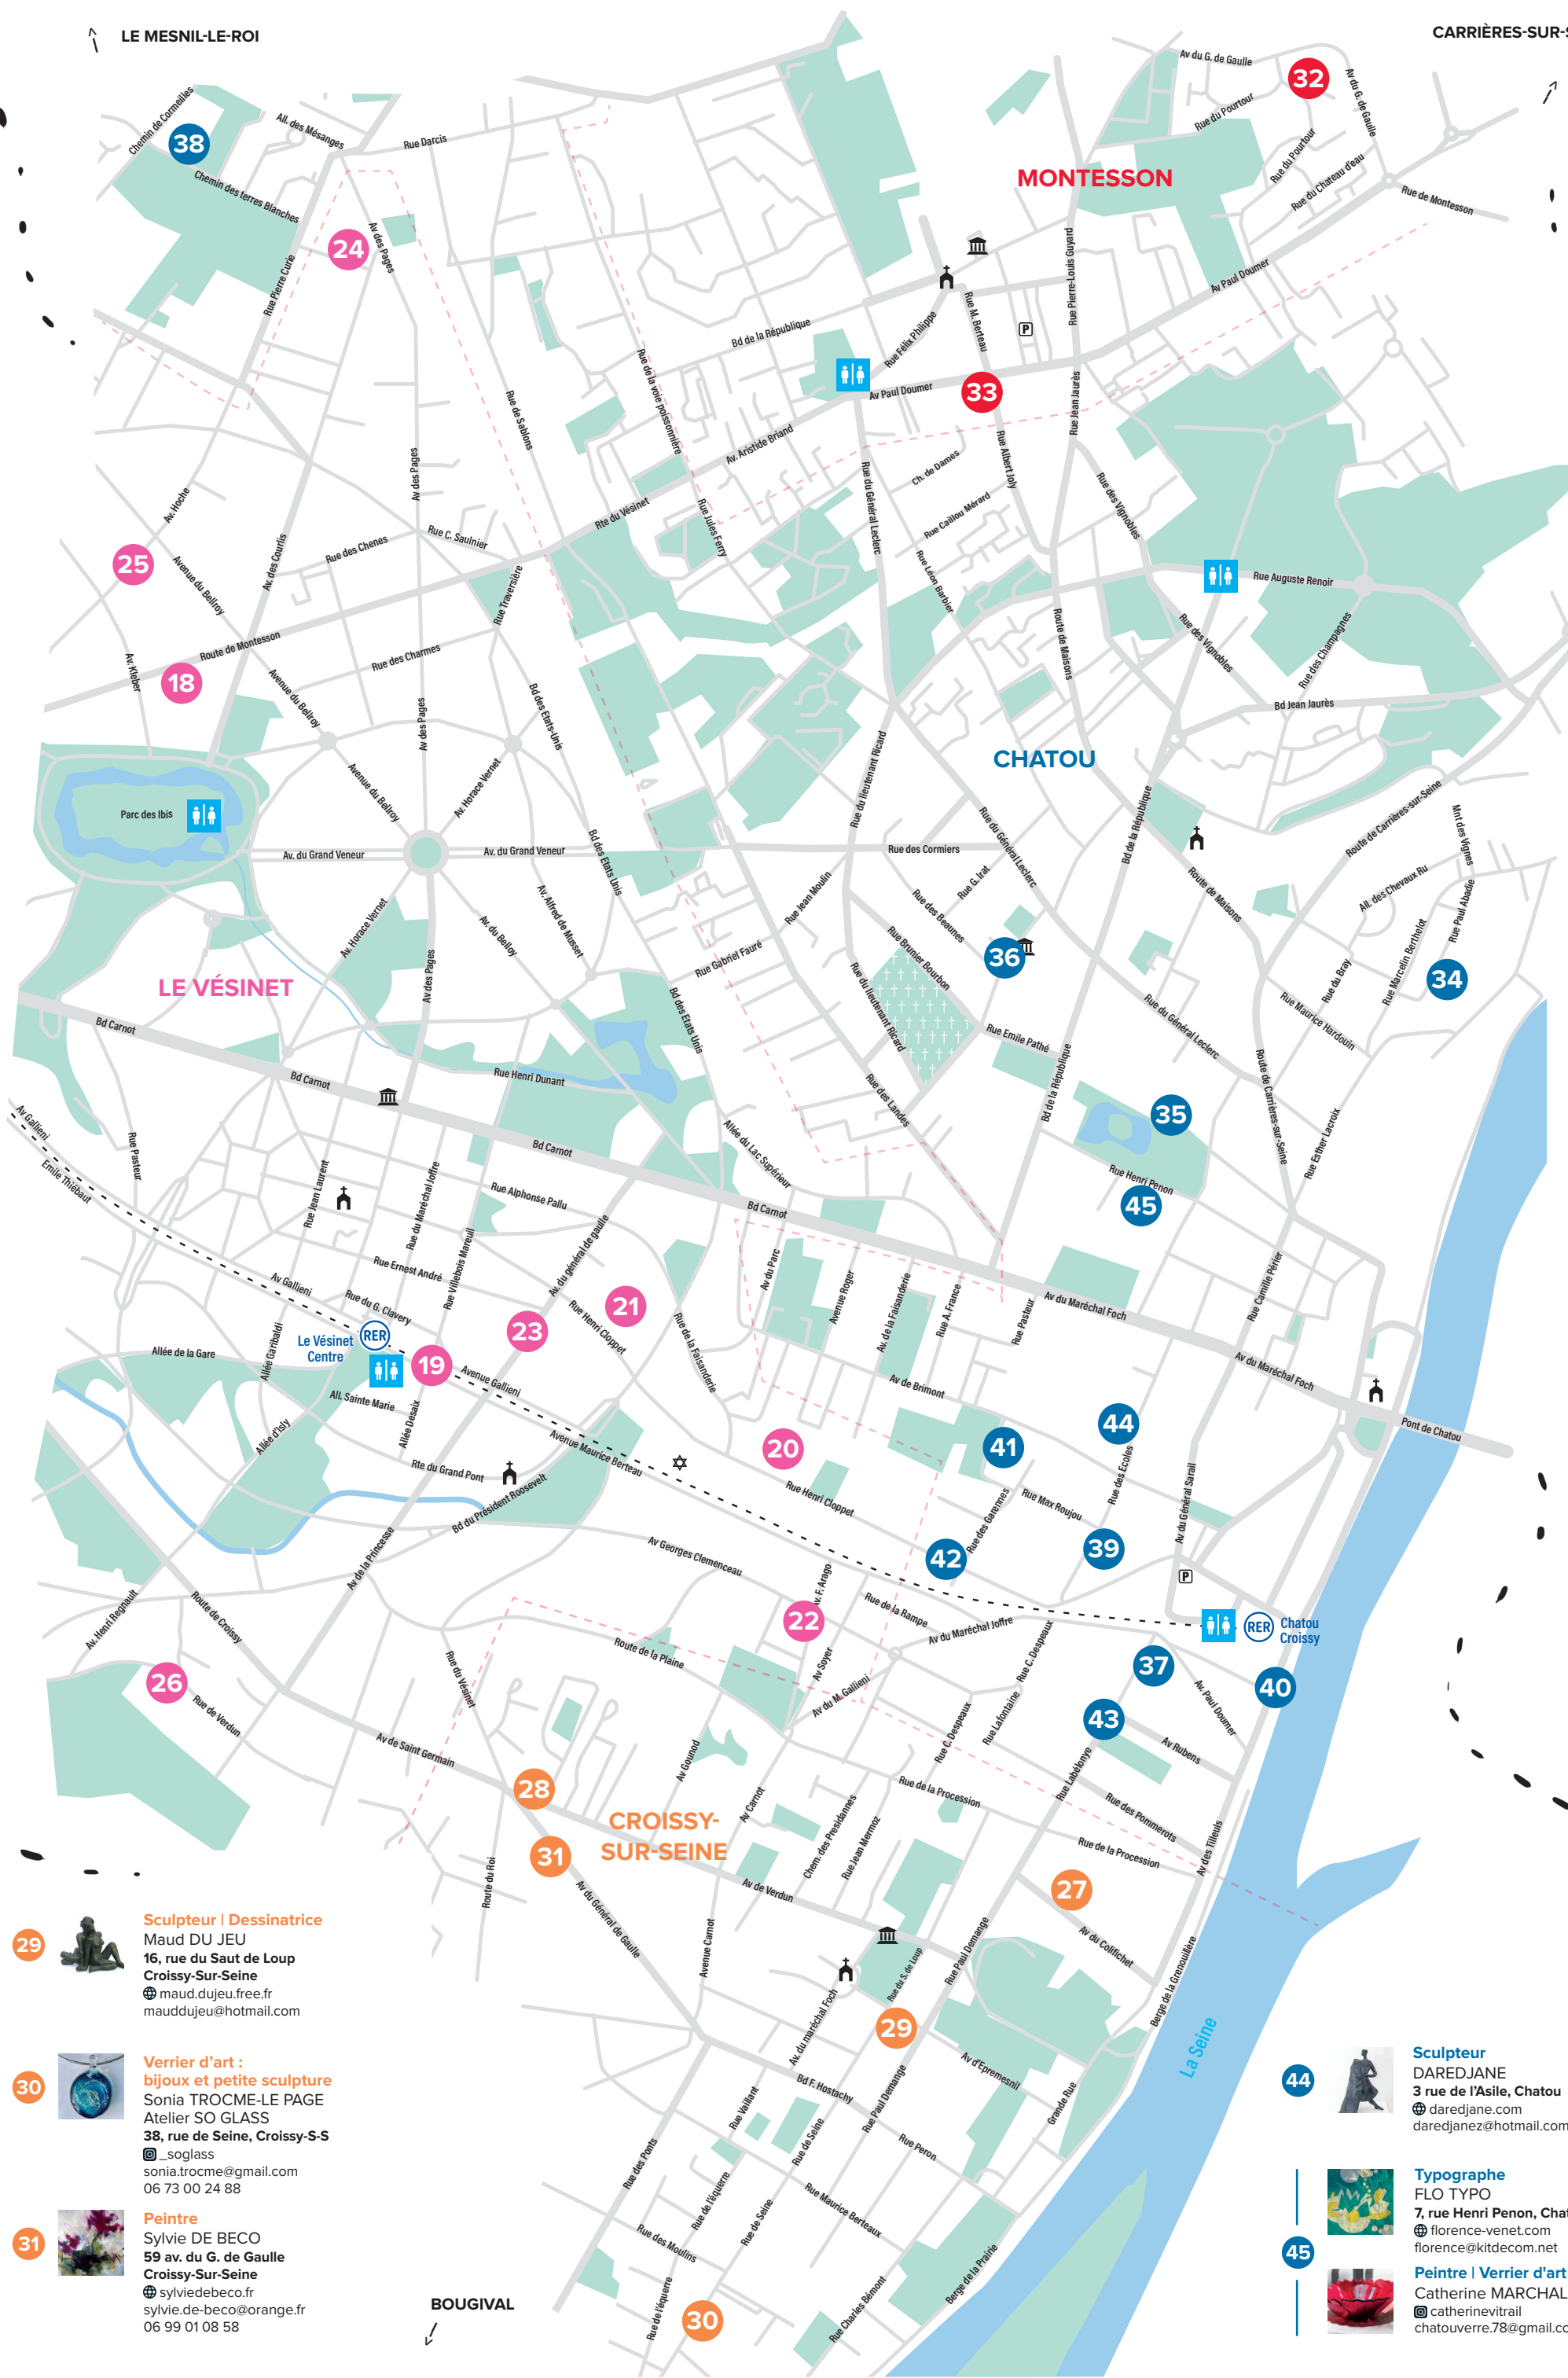

CROISSY-SUR-SEINE

- 27 **Peintre | Sculpteur**
  Clothilde LASSERRE
  8 bis, avenue du colfichet
  Croissy-Sur-Seine
  clothildelasserre.com
  clothilde_lasserre_artist
  clothilde@clothildelasserre.com
- 29 **Peintre**
  Alexandra PARIKOVA | Atelier OzArt
  58 bis, avenue de Verdun
  Croissy-Sur-Seine
  alexandra_parikova
  alexandraparik@hotmail.com
  06 52 82 08 00
- 28 **Céramiste**
  Emma PERICARD | Atelier OzArt
  emmapericard
  emma.pericard@gmail.com
  06 03 88 42 06
- 30 **Plasticienne**
  Catherine VAESCA | Atelier OzArt
  vaesca.fr
  catherinevaesca
  catherine.vaes@sfr.fr
- 31 **Illustratrice**
  Tatiana VAN DER LINDEN
  tat05
  tatvd15@hotmail.fr
  06 82 13 03 45
- 29 **Sculpteur | Dessinatrice**
  Maud DU JEU
  16, rue du Saut de Loup
  Croissy-Sur-Seine
  maud.dujeu.free.fr
  mauddujeu@hotmail.com
- 30 **Verrier d'art : bijoux et petite sculpture**
  Sonia TROCME-LE PAGE
  Atelier SO GLASS
  38, rue de Seine, Croissy-S-S
  _soglass
  sonia.trocme@gmail.com
  06 73 00 24 88
- 31 **Peintre**
  Sylvie DE BECO
  59 av. du G. de Gaulle
  Croissy-Sur-Seine
  sylviedebeco.fr
  sylvie.de-beco@orange.fr
  06 99 01 08 58

MONTESSON

- 32 **Peintre**
  Laurent CALLEN
  41, rue du Pourtour, Montesson
  laurentcallen.com
- 33 **Céramiste | Auteure | Illustratrice**
  TERRES DE SONGES
  40, avenue Paul Doumer, Montesson
  terresdesonges.fr
  terresdesonges
  violainemartel@terresdesonges.fr

CHATOU

- 34 **Céramiste**
  Catherine MARTIN | Terre à Côté
  8, rue Paul Abadie, Chatou
  terre-a-cote.com
  terracote78@gmail.com
- 34 **Illustratrice**
  Karine LE PABIC
  karine.lepabic
  ky.lepabic@gmail.com
- 34 **Tourneur sur bois**
  Jean-Marie BIDAUD
  jean-marie_bidaud@orange.fr
  06 88 59 30 62
- 35 **Peintre | Graveur | Dessinatrice**
  Nadejda PASTOUKHOVA
  10, Villa Lambert, Chatou
  pastoukhova.com
  pastoukhova
  pastoukhova@gmail.com
  06 08 81 17 00
- 36 **Sculpteur**
  Juliette FRESKALINE
  20 bis, rue des Beauxes, Chatou
  freskalinne.fr
  freskalinne_juliette
  freskalinne.juliette@gmail.com
  06 61 54 50 43
- 36 **Sculpteur | Peintre**
  Myriam DELAHOUX
  20 bis rue des Beauxes, Chatou
  myriamdelahoux.net
  myriamdelahoux
  mydelahoux@yahoo.fr
  06 86 16 19 76
- 37 **Sculpteur**
  Noëlle Lapillonne
  7, rue Labelonye, CHATOU
  noelle-lapillonne-sculpture.com
  noelle.lapillonne
  noelle.lapillonne@gmail.com
  06 85 20 61 84
- 38 **Céramiste**
  Marion FILLETTE
  La terre qui tourne
  5, chemin des terres blanches, Chatou
  laterrequitourne.jimdo.free.com
  laterrequitourne
- 39 **Peintre**
  Sylvain MAUSSE
  25 ter, rue des Ecoles, Chatou
  talentpartages.fr/createurs/sylvain-mausse/
  mausse@orange.fr
  06 81 57 45 75
- 40 **Peintre**
  Agnès WINOGRADSKY
  5, avenue des tilleuls, CHATOU
  agneswinogradsky.art
  agnes_winogradsky
  agneswino@gmail.com
  06 41 28 02 53
- 41 **Maroquinrière**
  Mélanie de WATTEVILLE BERCKHEIM
  Atelier MWB
  6, rue des Chardottes, Chatou
  ateliermwb.com
  melanie@wattvillb.com
- 41 **Plumassière**
  Fabienne FLEURY
  fabienne.fleury.plumasserie
  contact@fabiennefleury.com
  06 58 73 25 93
- 42 **Sculpteur**
  Florence JACQUESSON
  9, Av. Victor Hugo, CHATOU
  florencejacquesson.com
  Jacquesson_florence
  florence.jacquesson@gmail.com
  06 22 69 66 96
- 43 **Bijoutière | Peintre**
  Ainscréations
  22, rue Labelonye, Chatou
  ainslatelier
  ainscreations
  ainscreations@free.fr
  06 70 75 76 09
- 44 **Sculpteur**
  DAREDJANE
  3 rue de l'Asile, Chatou
  daredjane.com
  daredjane@hotmail.com
- 45 **Typographe**
  FLO TYPO
  7, rue Henri Penon, Chatou
  florence-venet.com
  florence@kitdecom.net
- 45 **Peintre | Verrier d'art**
  Catherine MARCHAL
  catherineveitral
  chatouverre.78@gmail.com